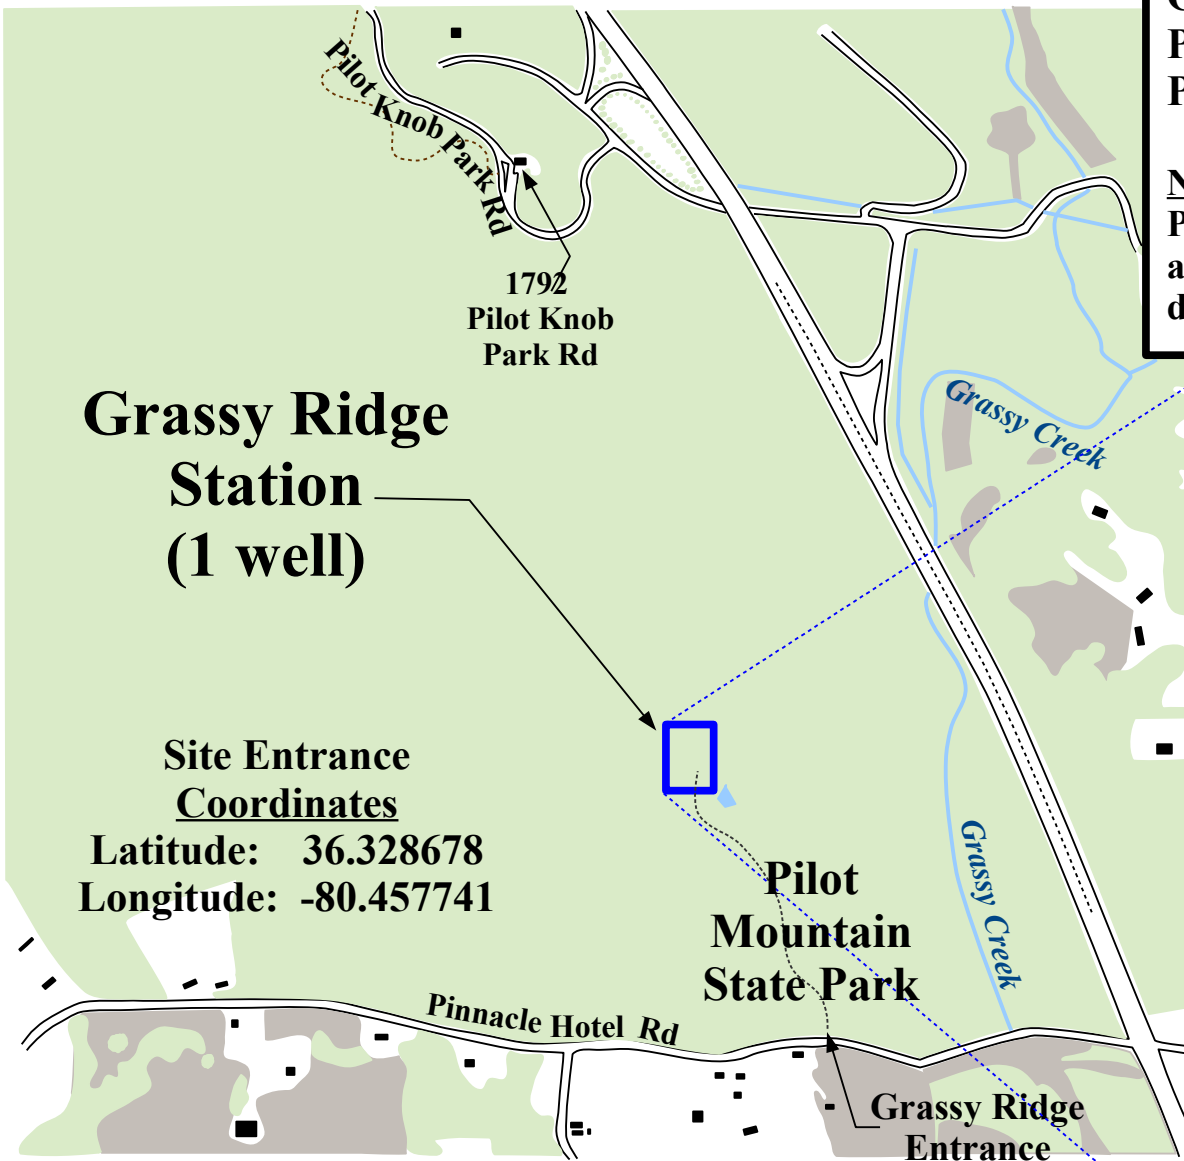

**Site Map**  
**North Carolina**  
**Monitoring Well Network**  
**Grassy Ridge Site, E 61C**  
**Pilot Mountain State Park**  
**Pinnacle, Surry County, NC**

**Note:** This map is for informational Purposes only. It does not authorize any party to enter onto any lands depicted herein.

500 ft