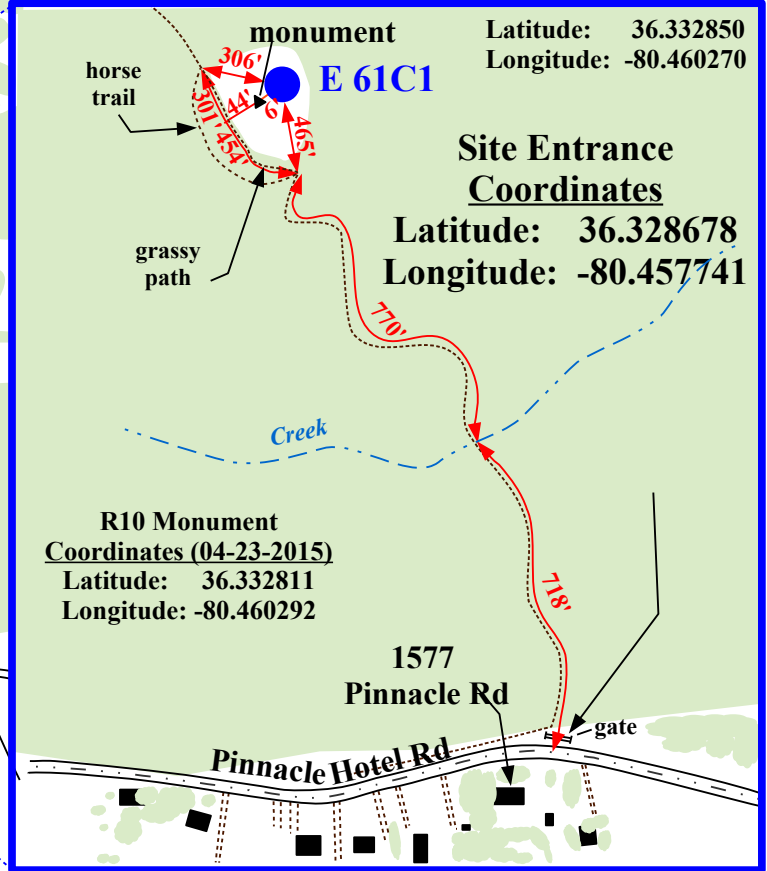

**Site Map**  
**North Carolina**  
**Monitoring Well Network**  
**Grassy Ridge Site, E 61C**  
**Pilot Mountain State Park**  
**Pinnacle, Surry County, NC**

**Note:** This map is for informational Purposes only. It does not authorize any party to enter onto any lands depicted herein.

500 ft